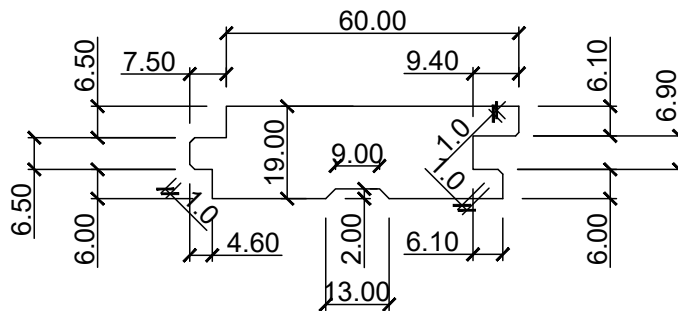

TONGUE & GROOVE FLOORING

QLD & WA SPECIES PROFILES

60 x 19 Secret Nail

80 x 19 Secret Nail

130 x 19 Secret Nail

PARKSIDE
TIMBER

Responsible
Wood

RW/1-31-57