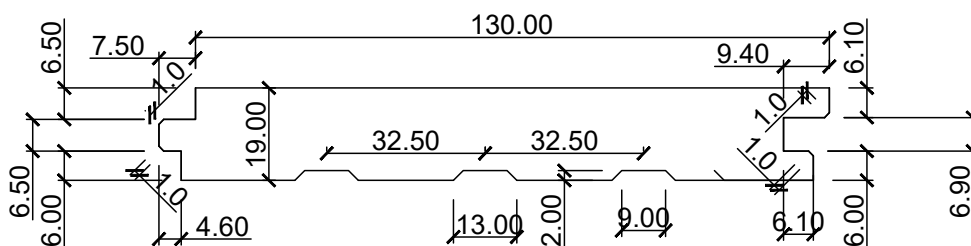

TONGUE & GROOVE FLOORING

QLD & WA SPECIES PROFILES

60 x 19 Secret Nail

80 x 19 Secret Nail

130 x 19 Secret Nail

PARKSIDE
TIMBER

Responsible
Wood

RW/1-31-57