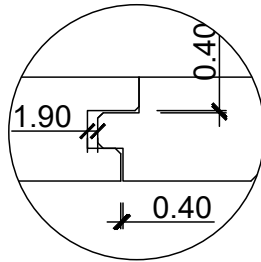

TONGUE & GROOVE FLOORING

QLD & WA SPECIES PROFILES

60 x 19 Secret Nail

80 x 19 Secret Nail

130 x 19 Secret Nail

PARKSIDE
TIMBER

Responsible
Wood

RW/1-31-57