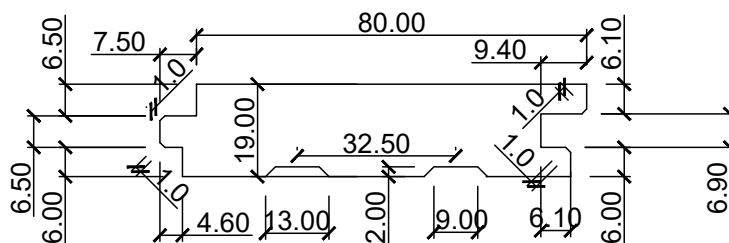

TONGUE & GROOVE FLOORING

QLD & WA SPECIES PROFILES

60 x 19 Secret Nail

80 x 19 Secret Nail

130 x 19 Secret Nail

PARKSIDE
TIMBER

Responsible
Wood

RW/1-31-57