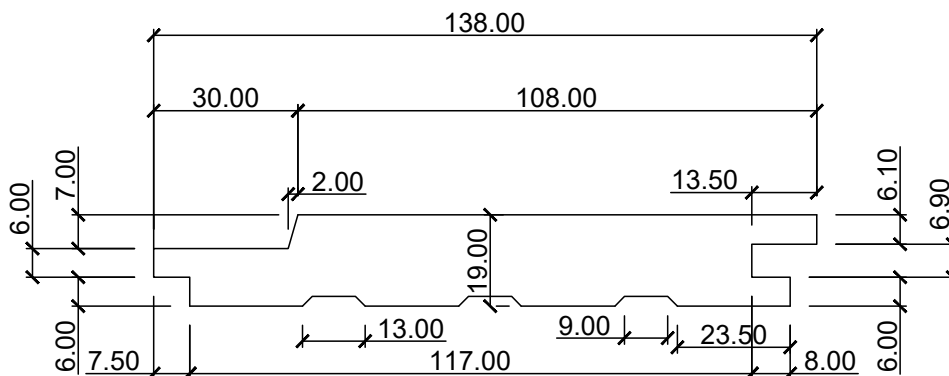

CLADDING PROFILES

125 x 19 Shiplap

Shiplap End Match Profile